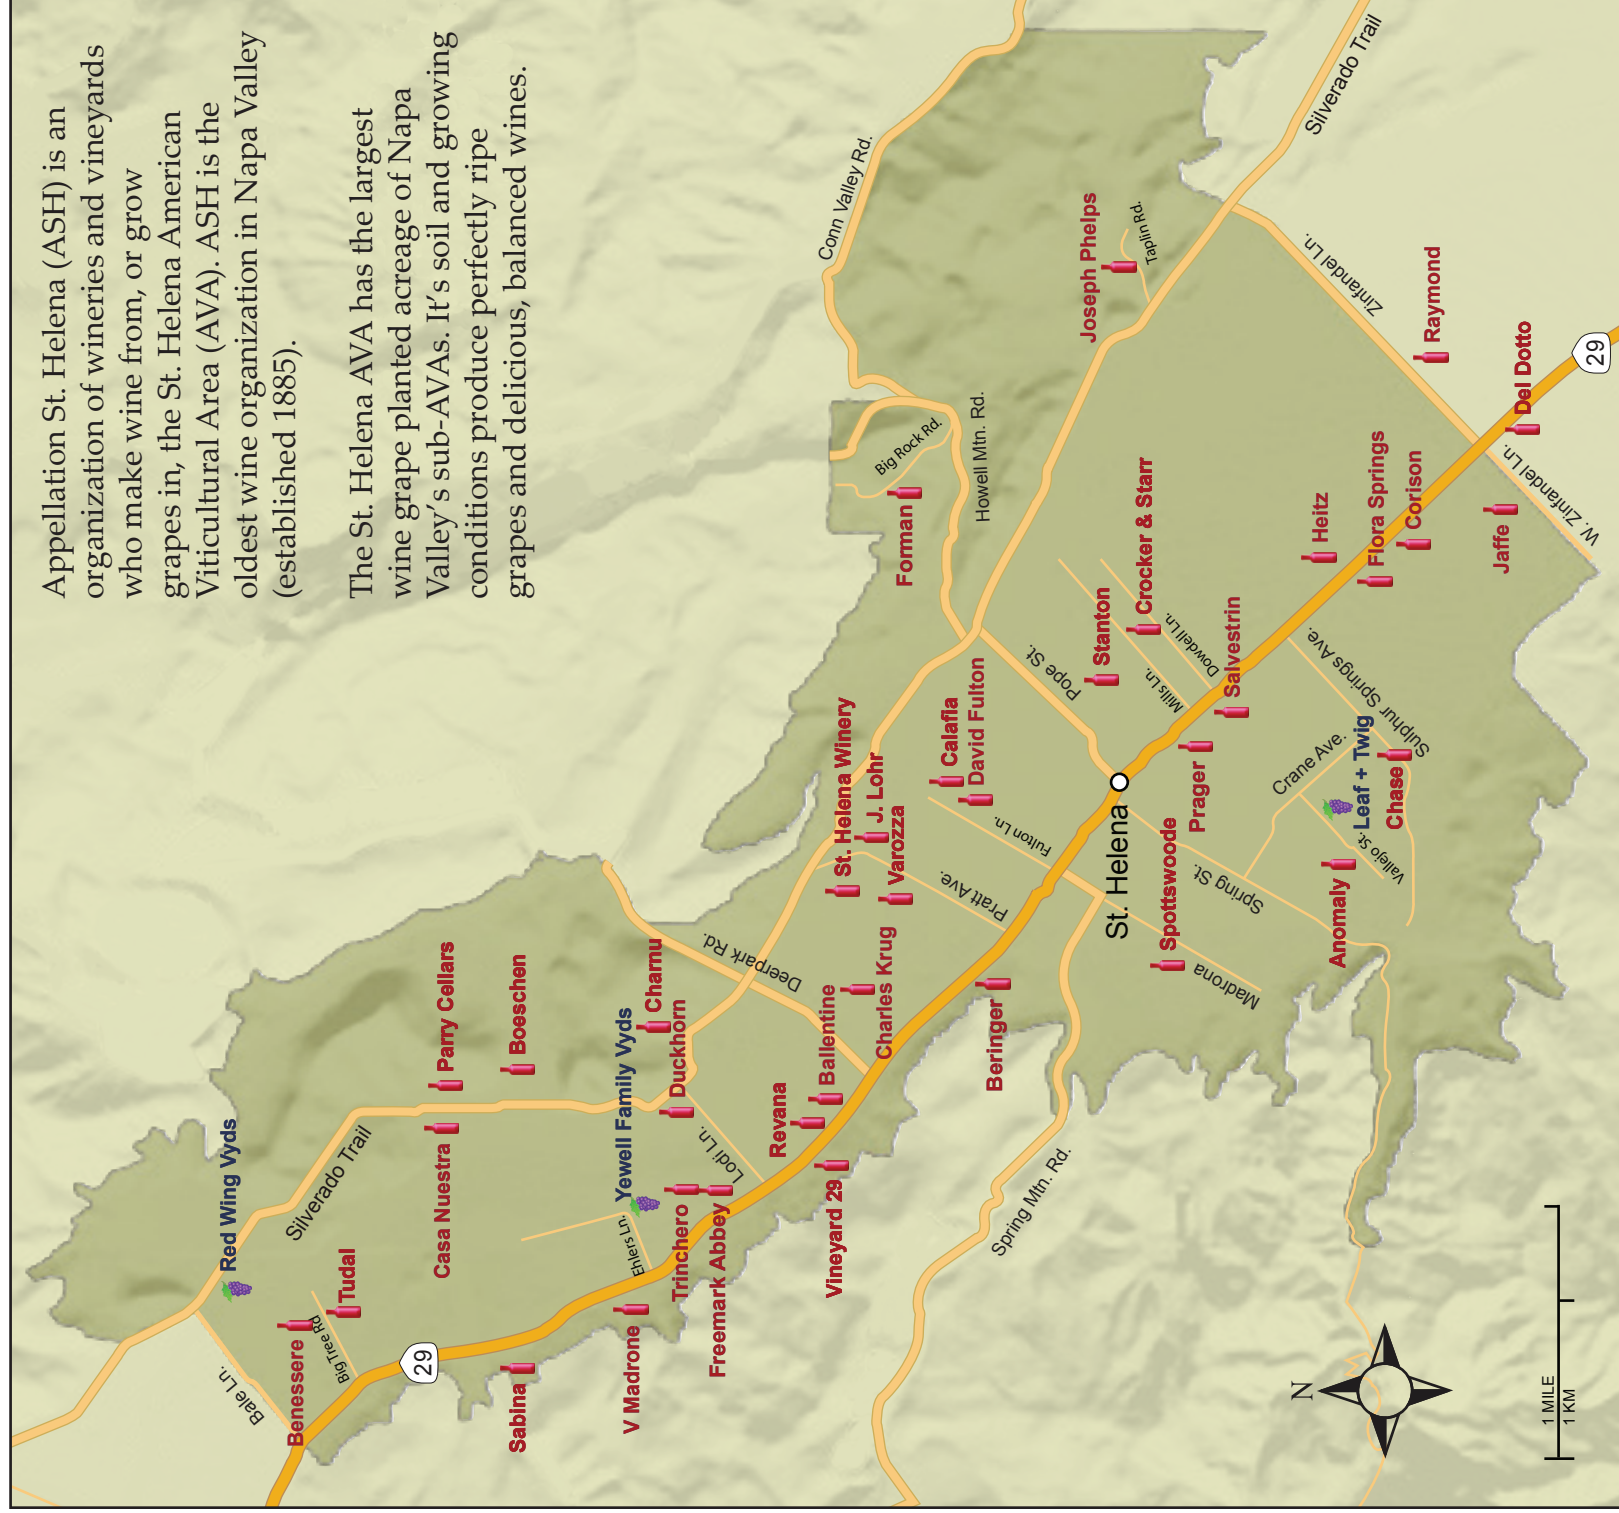

# APPELLATION ST. HELENA

Appellation St. Helena (ASH) is an organization of wineries and vineyards who make wine from, or grow grapes in, the St. Helena American Viticultural Area (AVA). ASH is the oldest wine organization in Napa Valley (established 1885).

The St. Helena AVA has the largest wine grape planted acreage of Napa Valley's sub-AVAs. It's soil and growing conditions produce perfectly ripe grapes and delicious, balanced wines.

## Wineries